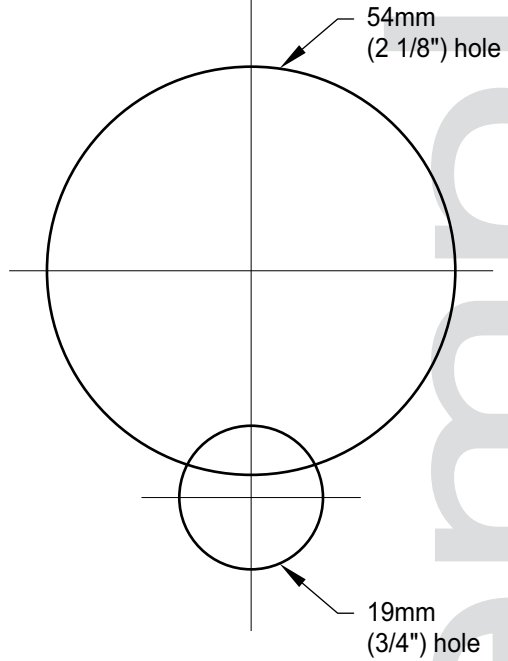

Installation template for Gainsborough Trilock Omni Dummy Single Pull Handle
Suits 35mm to 45mm door thicknesses

FOLD HERE

Fit here on door edge

Fit here on door edge

BACKSET 60mm (2 3/8")

Fit here on door edge

Installation template for Gainsborough Trilock Omni Dummy Single Pull Handle
Suits 35mm to 45mm door thicknesses