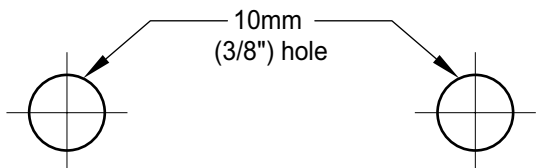

Installation template for Gainsborough Trilock Omni Dummy Single Pull Handle
Suits 35mm to 45mm door thicknesses

FOLD HERE

Fit here on door edge

Fit here on door edge

BACKSET 60mm (2 3/8")

Fit here on door edge

Installation template for Gainsborough Trilock Omni Dummy Single Pull Handle
Suits 35mm to 45mm door thicknesses