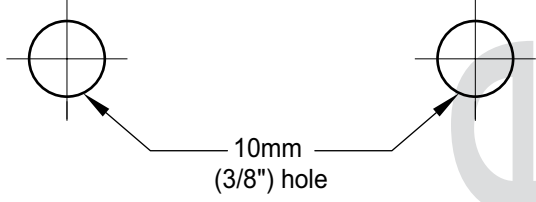

Installation template for Gainsborough Trilock Omni Dummy Single Pull Handle
Suits 35mm to 45mm door thicknesses

FOLD HERE

Fit here on door edge

Fit here on door edge

BACKSET 60mm (2 3/8")

Fit here on door edge

Installation template for Gainsborough Trilock Omni Dummy Single Pull Handle
Suits 35mm to 45mm door thicknesses