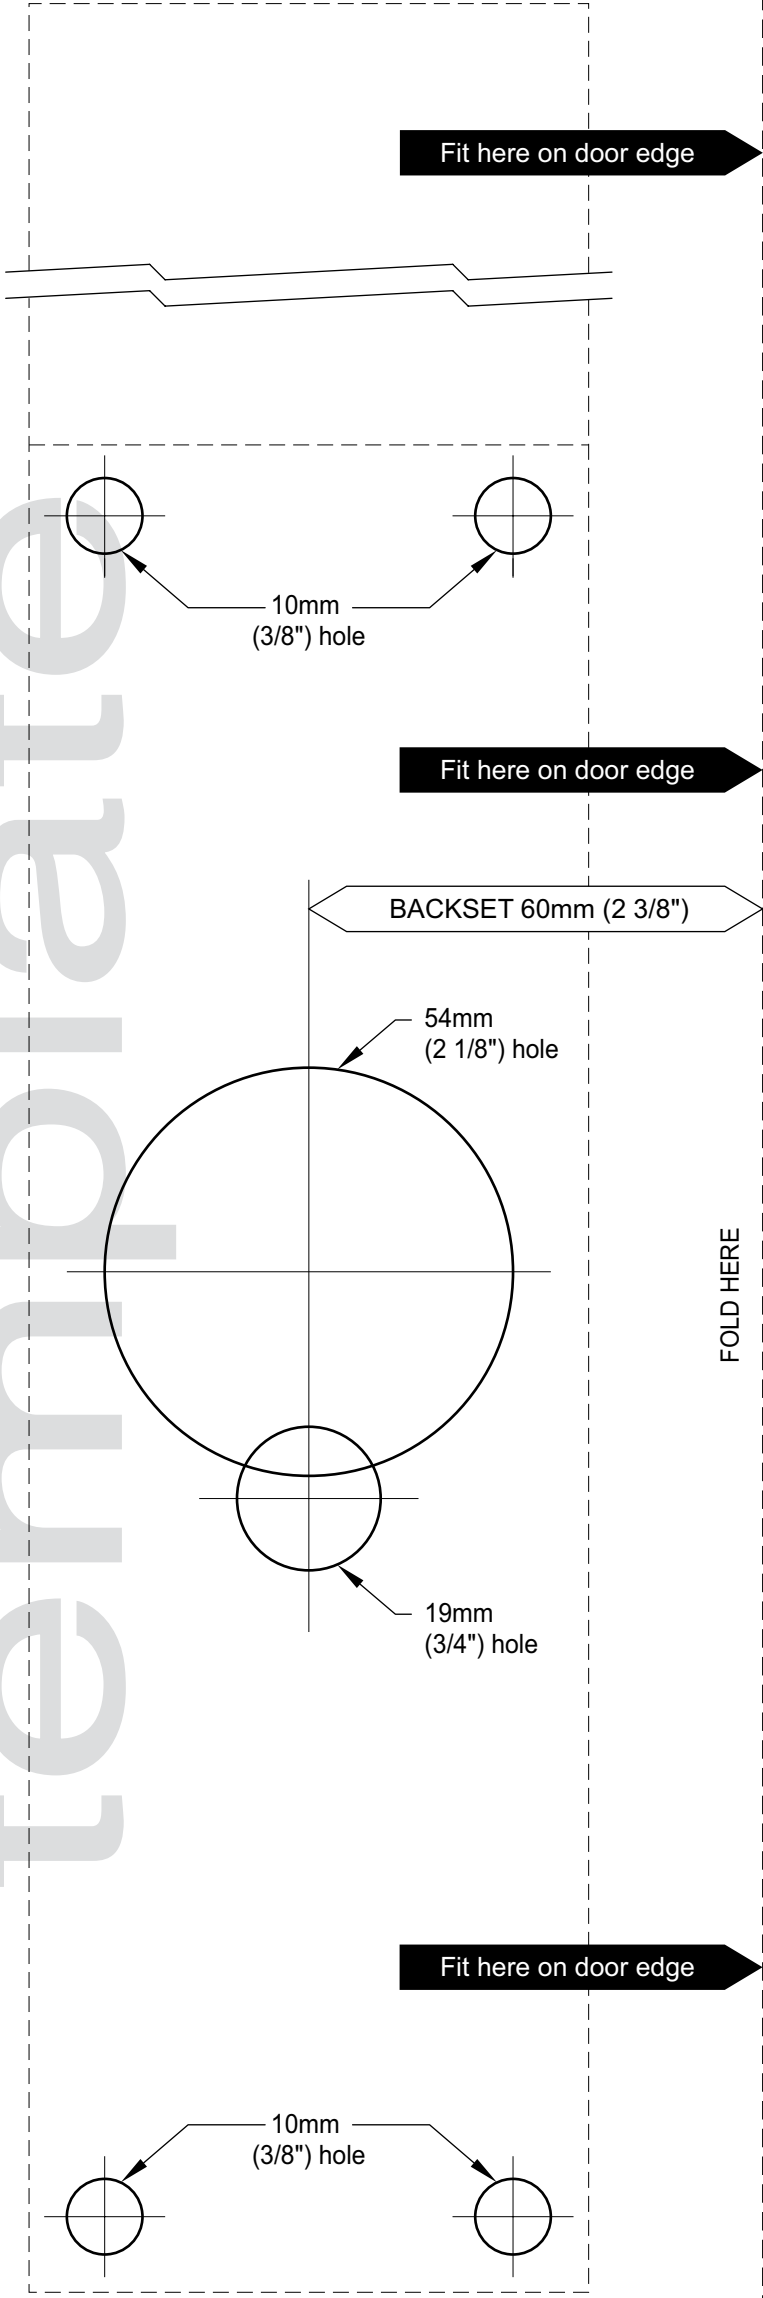

Installation template for Gainsborough Trilock Omni Dummy Single Pull Handle
Suits 35mm to 45mm door thicknesses

FOLD HERE

Fit here on door edge

Fit here on door edge

BACKSET 60mm (2 3/8")

Fit here on door edge

Installation template for Gainsborough Trilock Omni Dummy Single Pull Handle
Suits 35mm to 45mm door thicknesses